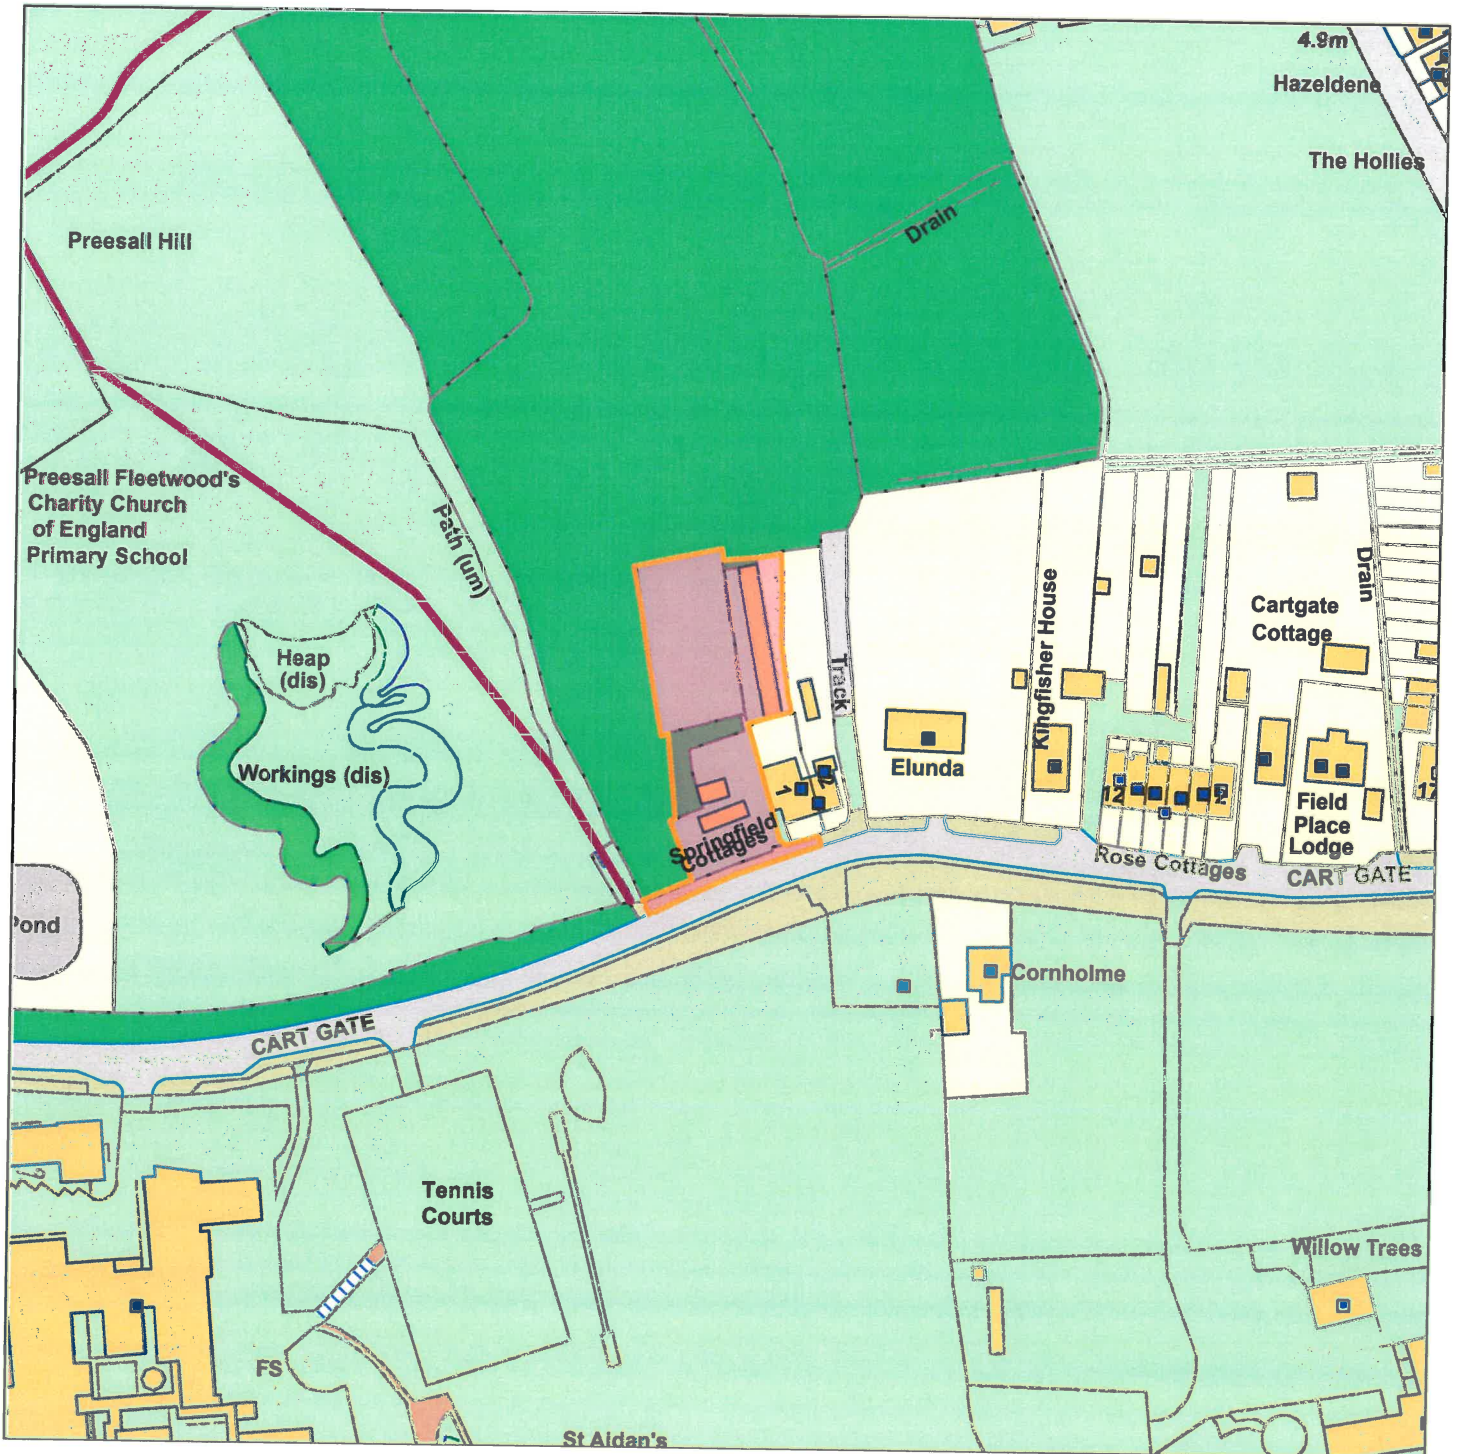

Planning Committee

19/00253/OUTMAJ - Springfield Cottage Farm, Cart Gate, Preesall

Scale : 1:1726

Reproduced from the Ordnance Survey map with the permission of the Controller of Her Majesty's Stationery Office © Crown Copyright 2012.

Unauthorised reproduction infringes Crown Copyright and may lead to prosecution or civil proceedings.

Organisation	Wyre Council
Department	Planning Department
Comments	Item 2
Date	20 August 2019
SLA Number	100018720